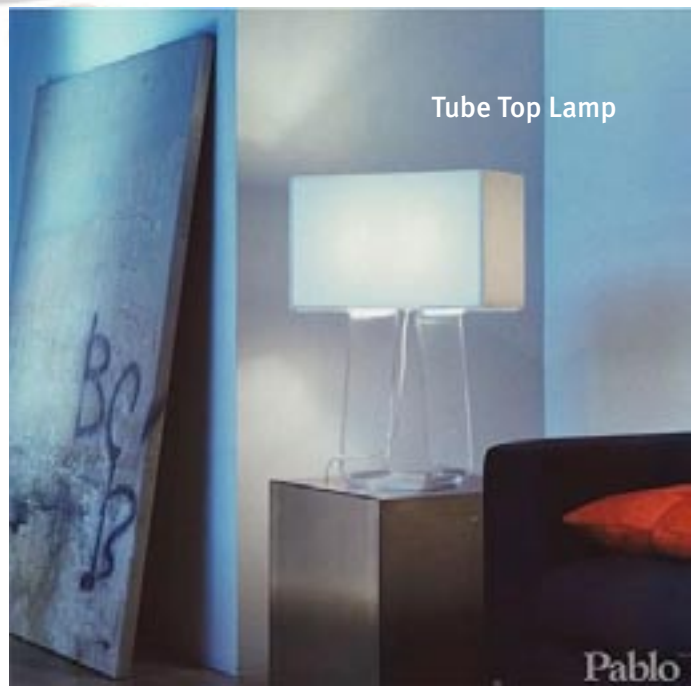

Tall Ribbon Vase

Square Ribbon Vase

Tube Top Lamp

Pablo